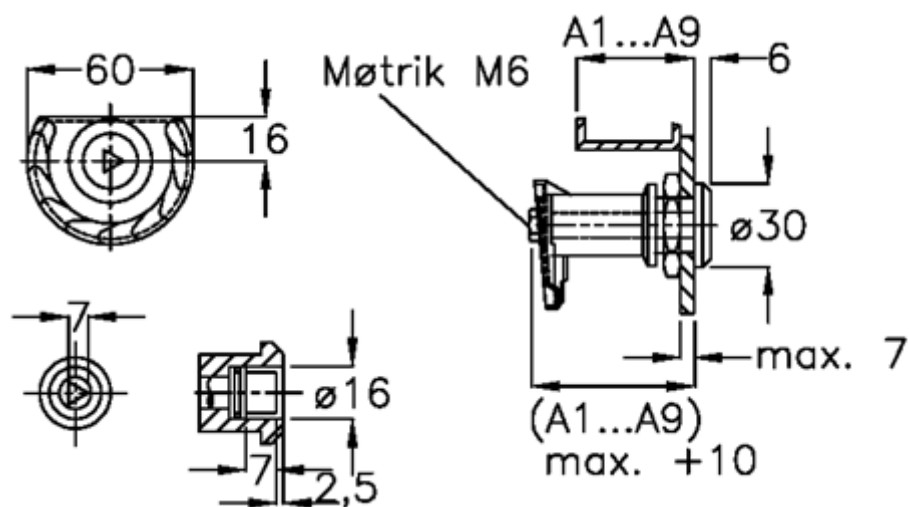

Data Sheet

Article number: 20918028
Description: E+G Door lock
GN 119-DK-A8

Measures

Door + frame thickness = 52-60
Measure type = A8